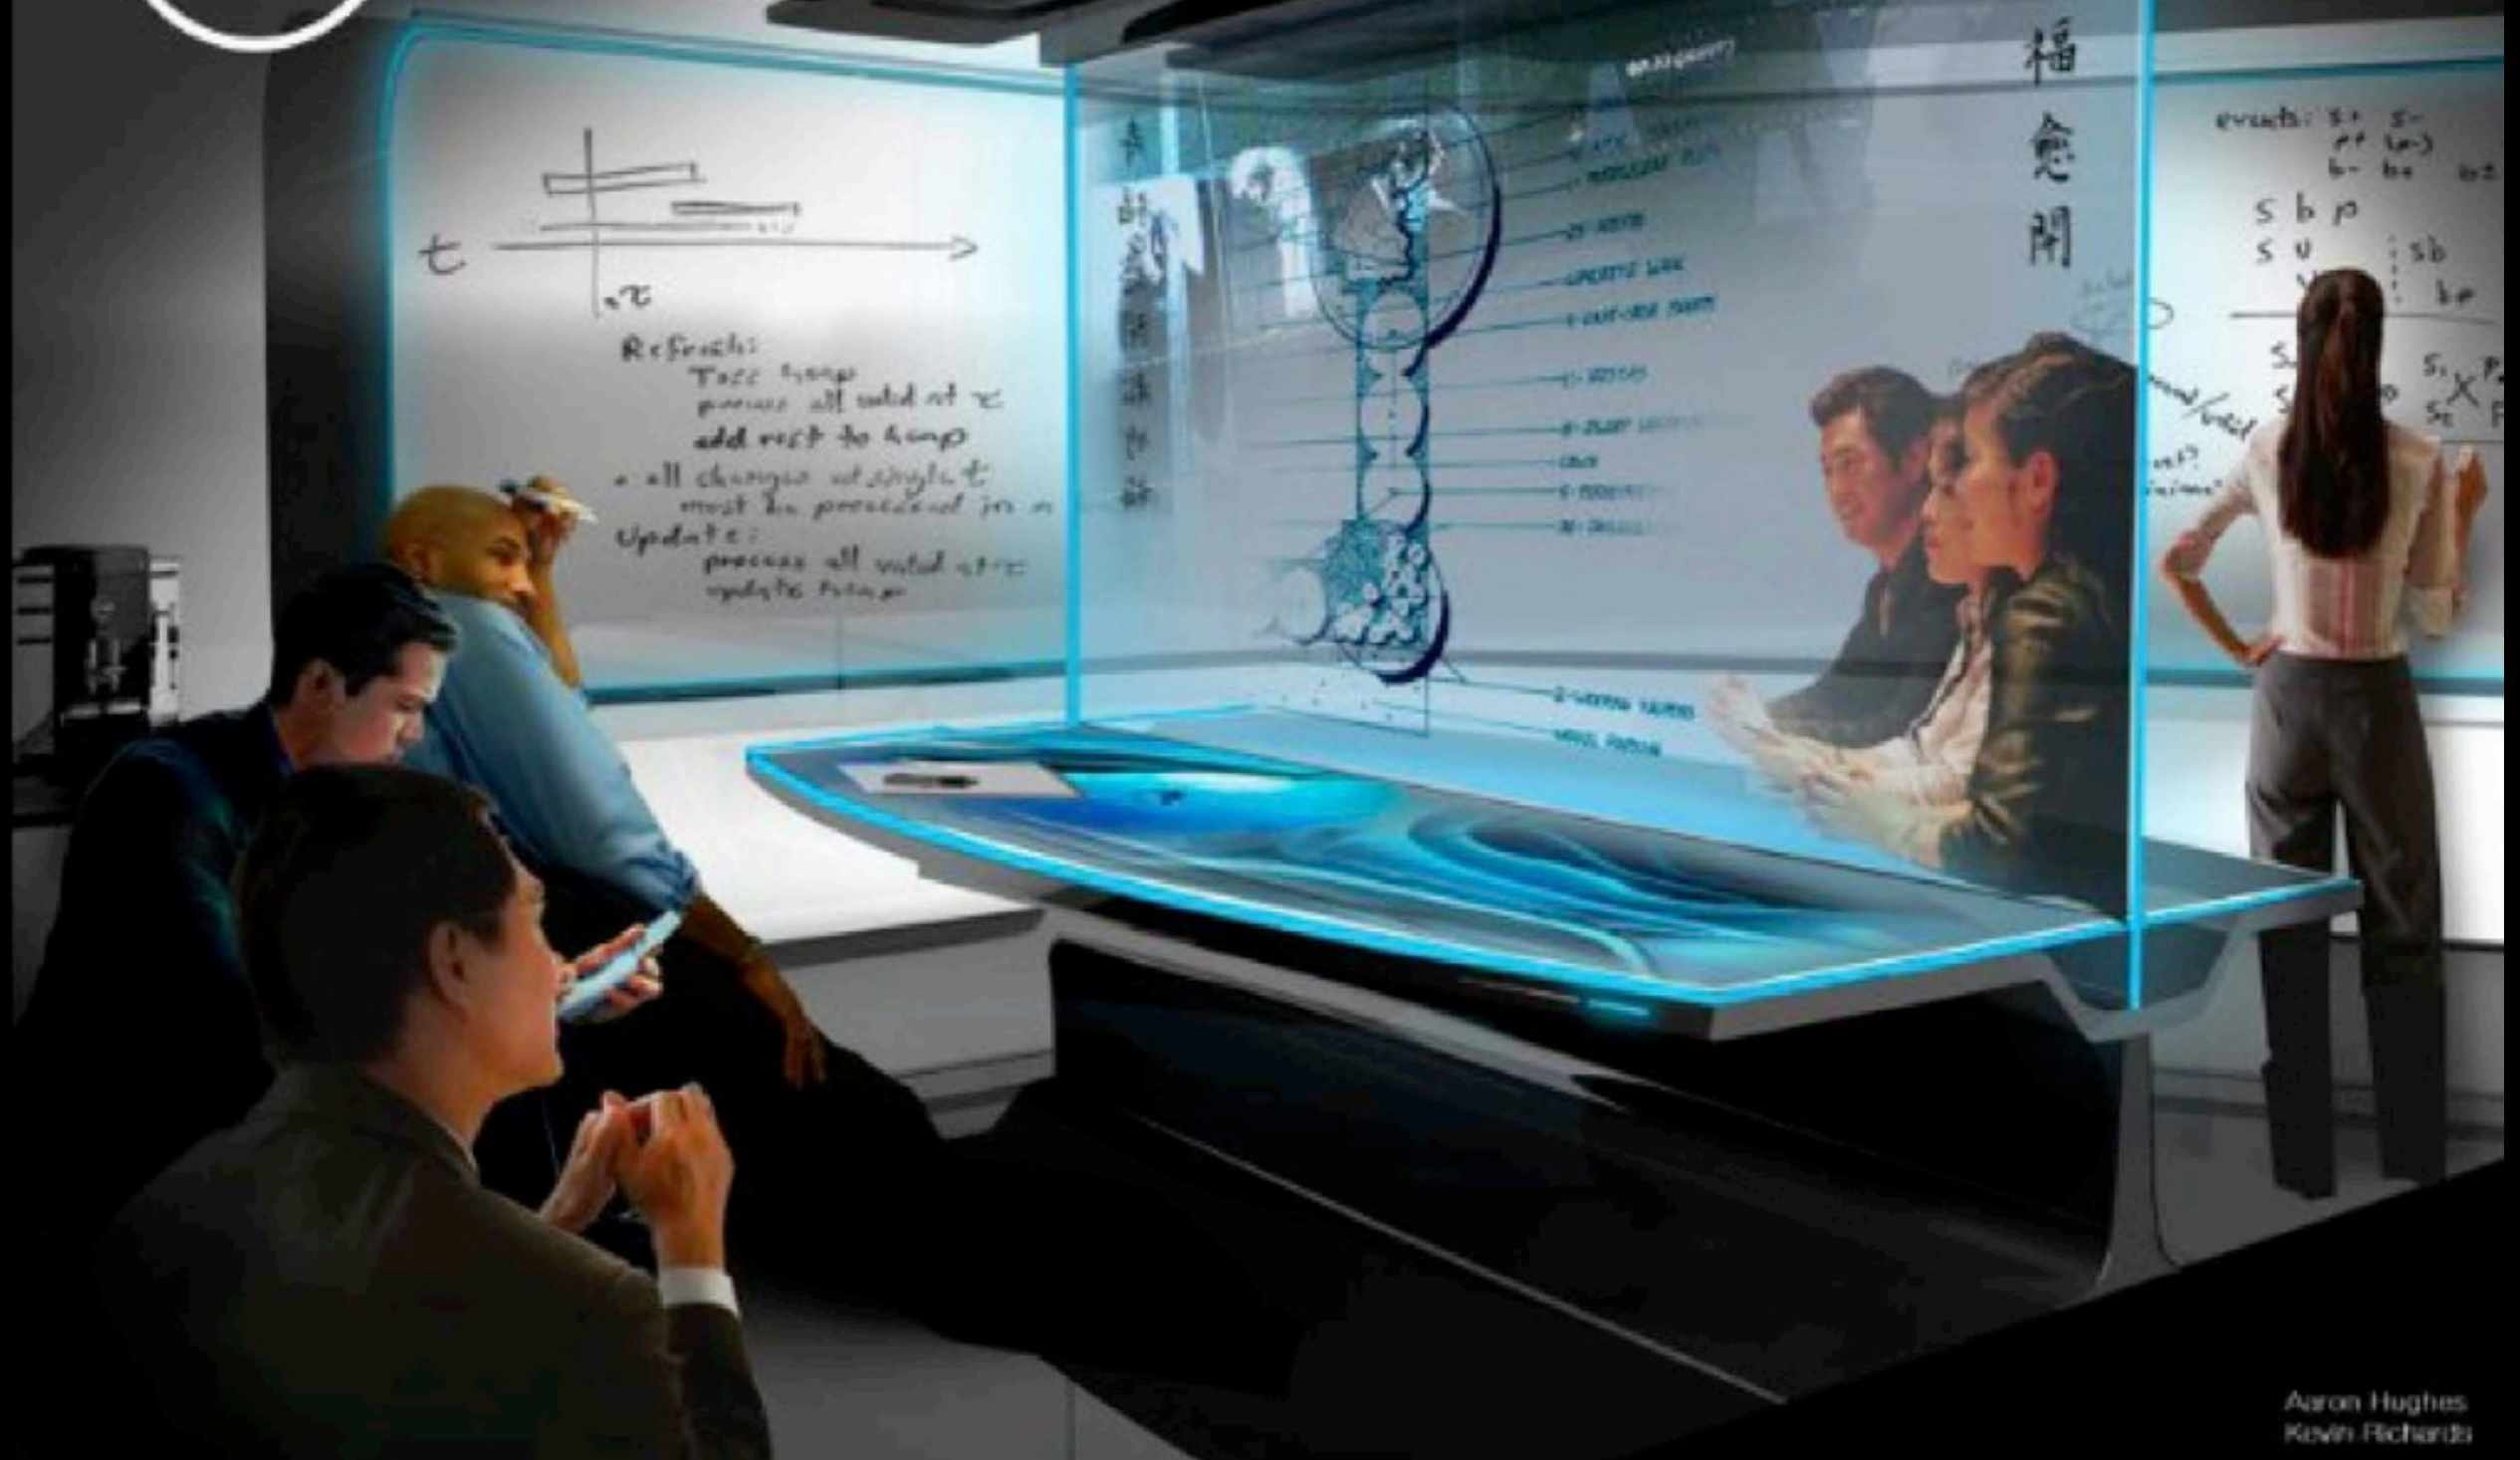

MEETING 2.0

Aaron Hughes
Kevin Richards