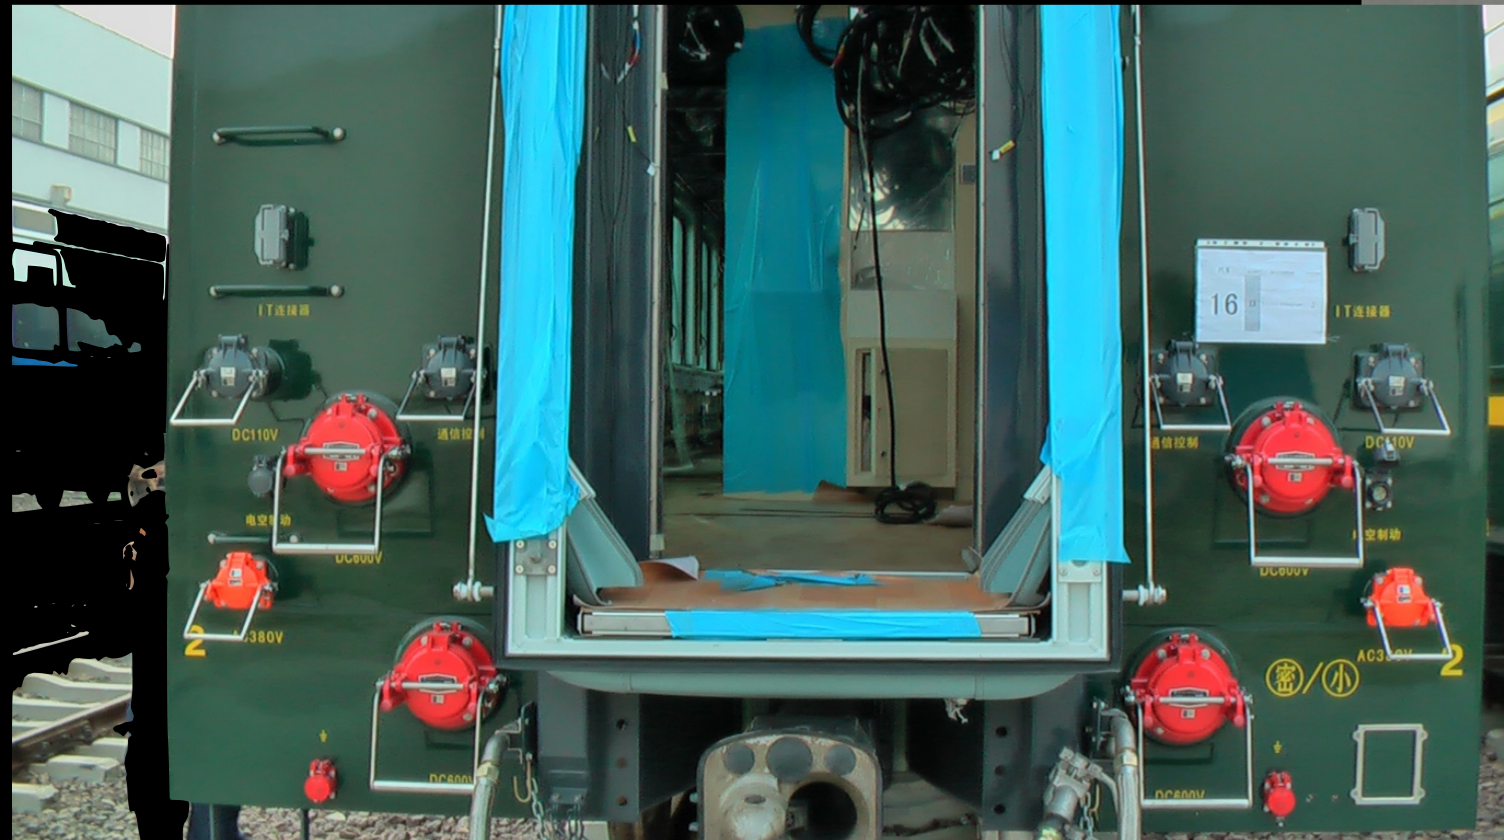

A long list of Firts & BIGGESTS

- ✓ First VoIP network on a train [in China]
- ✓ First Wireless VoIP network on a train [in China]
- ✓ Largest IP network on a [passenger] train [in China]
- ✓ Largest amount of [Cisco] Switches and Routers on a train [in China]
- ✓ Largest quantity of Cisco 7970 IP phones on a train [in China]
- ✓ Largest Micros Point of Sales network on a train
- ✓ Largest Micros Point of Sales network on a train using hand-held terminals
- ✓ Only Micros Point of Sales system using only hand-held terminals
- ✓ Largest quantity of CAT5e cabling on a train [in China]
- ✓ Largest deployment of Hand-held terminals on a train [in China]
- ✓ First and largest wireless VoIP network on a train for Staff
- ✓ Largest deployment of Wireless access points on a train [in China]
- ✓ Largest amount of data ports on a [passenger] train [in China]
- ✓ Largest deployment of soft-phone VoIP client on a train [in China]
- ✓ Largest deployment of RFiD door locks on a train [in China]
- ✓ First passenger train [in China] to deploy Guest gadget docking stations for playback of PMP/PC/Camera etc.